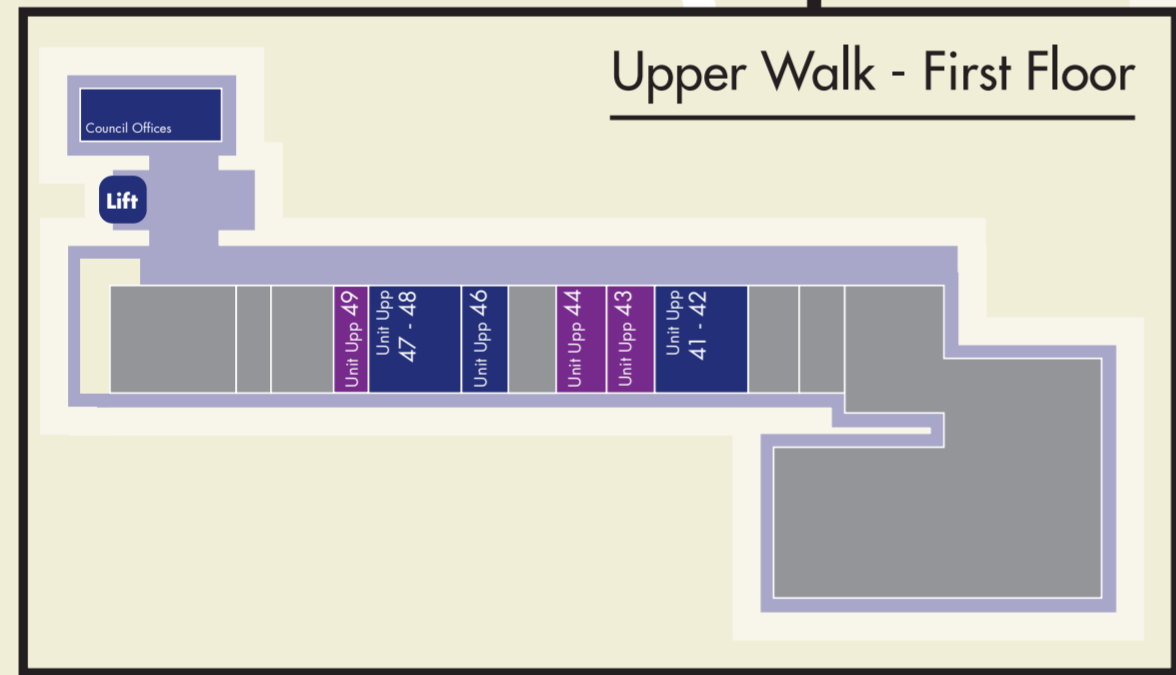

New Chester Road Main Entrance - Dec 2018
 O'Brien's Pub will remain open

Re-development Feb 2018 - Dec 2018

ALPHABETICAL LISTING OF STORES

3 Store	Unit 50	Broady St Mall	Greenhalghs	Unit 88	Kingsway Mall	Peacocks	Unit 93-94	Kingsway Mall
AAA Mobiles	Unit 55	Broady St Mall	Greggs	Unit 6	Kingsway Mall	Pep & Co	Unit K38-40	King St Mall
Aldi	Unit 5 Ext	Broady St Mall	Hair & Beauty Academy	Unit 53	Broady St Mall	Pound Bakery	Unit 47	Broady St Mall
Barnardos	Unit 108	King St External	Half Price Outlet	Unit 65	Broady St Mall	Poundland	Unit 13-14	Kingsway Mall
Bon Marche	Unit 37-38	Broady St Mall	Halifax	Unit 3 Ext	Broady St Mall	Poundworld	Unit 1 Ext	Broady St Mall
Boots	Unit 69-72	Broady St Mall	Harvey Thompson	Unit 44	Broady St Mall	Pure Gym	Unit 109-116	King St External
Bright House	Unit 7-8	Kingsway Mall	Heron	Unit 67-68	Broady St Mall	Quality Save	Unit 95-96	Kingsway Mall
British Heart Foundation	Unit K32	King St Mall	Holland & Barrett	Unit 66	Broady St Mall	Reel Around The Fountain Records	Unit Upp 41-42	Broady St Mall
Card Factory	Unit 97-98	King St Mall	Hollywood Nails	Unit Upp 49	Broady St Mall	Ruby's Hair & Beauty	Unit Upp 44	Broady St Mall
Carphone Warehouse	Unit 84	Kingsway Mall	Homefair Blinds	Unit 99	King St Mall	Select	Unit 2	Kingsway Mall
Clarks	Unit 102	King St Mall	JD Sports	Unit 9-10	Kingsway Mall	Shaws Amusements	Unit 103	King St Mall
Classy Nails	Unit 43	Broady St Mall	Job Centre	Unit 129-130	Chester Road Mall External	Shozone	Unit 2 Ext	Broady St Mall
Conference Room	Unit Upp 46	Broady St Mall	Kingfisher	Unit 106	King St External	Shopmobility	Unit 54	Broady St Mall
Costa	Unit 4 Ext	Broady St Mall	Ladbrokes	Unit 123	Chester Road Mall External	Sofi	Unit 90	Kingsway Mall
Crawshaws	Unit 45	Broady St Mall	Lloyds	Unit K22	King St Mall	Special Eyes	Unit 51	Broady St Mall
D.C.M.	Unit 48-49	Broady St Mall	Love Coffee	Unit 138	Centre Square	Specsavers	Unit 12	Kingsway Mall
Dental Surgery	Unit Upp 43	Broady St Mall	Manchester Growth Company	Unit Upp 47-48	Broady St Mall	Sports Fuel Nutrition	Kiosk	Broady St Mall
EE	Unit 89	Kingsway Mall	Max Spielmann	Unit 85	Kingsway Mall	Trafford Carers	Unit 5	Kingsway Mall
Fleximinder	Unit 122	Chester Road Mall External	Michael Carroll	Unit 41	Broady St Mall	Trafford Housing	Unit Upp 66	Broady St Mall
Fragrance Shop	Unit 83	Centre Square	Nationwide	Unit 104-105	King St Mall	Utopia	Unit 81-82	Broady St Mall
Future Cuts	Unit 117	Chester Road Mall External	Newsrack	Unit 101	King St Mall	VIP	Unit 87	Kingsway Mall
Gola Gifts	Unit 100	King St Mall	O2	Unit 52	Broady St Mall	WH Smith & PO	Unit 91-92	Kingsway Mall
Grainger Games	Unit 11	Kingsway Mall	O'Brien's	Unit 22-23	Chester Road Mall			