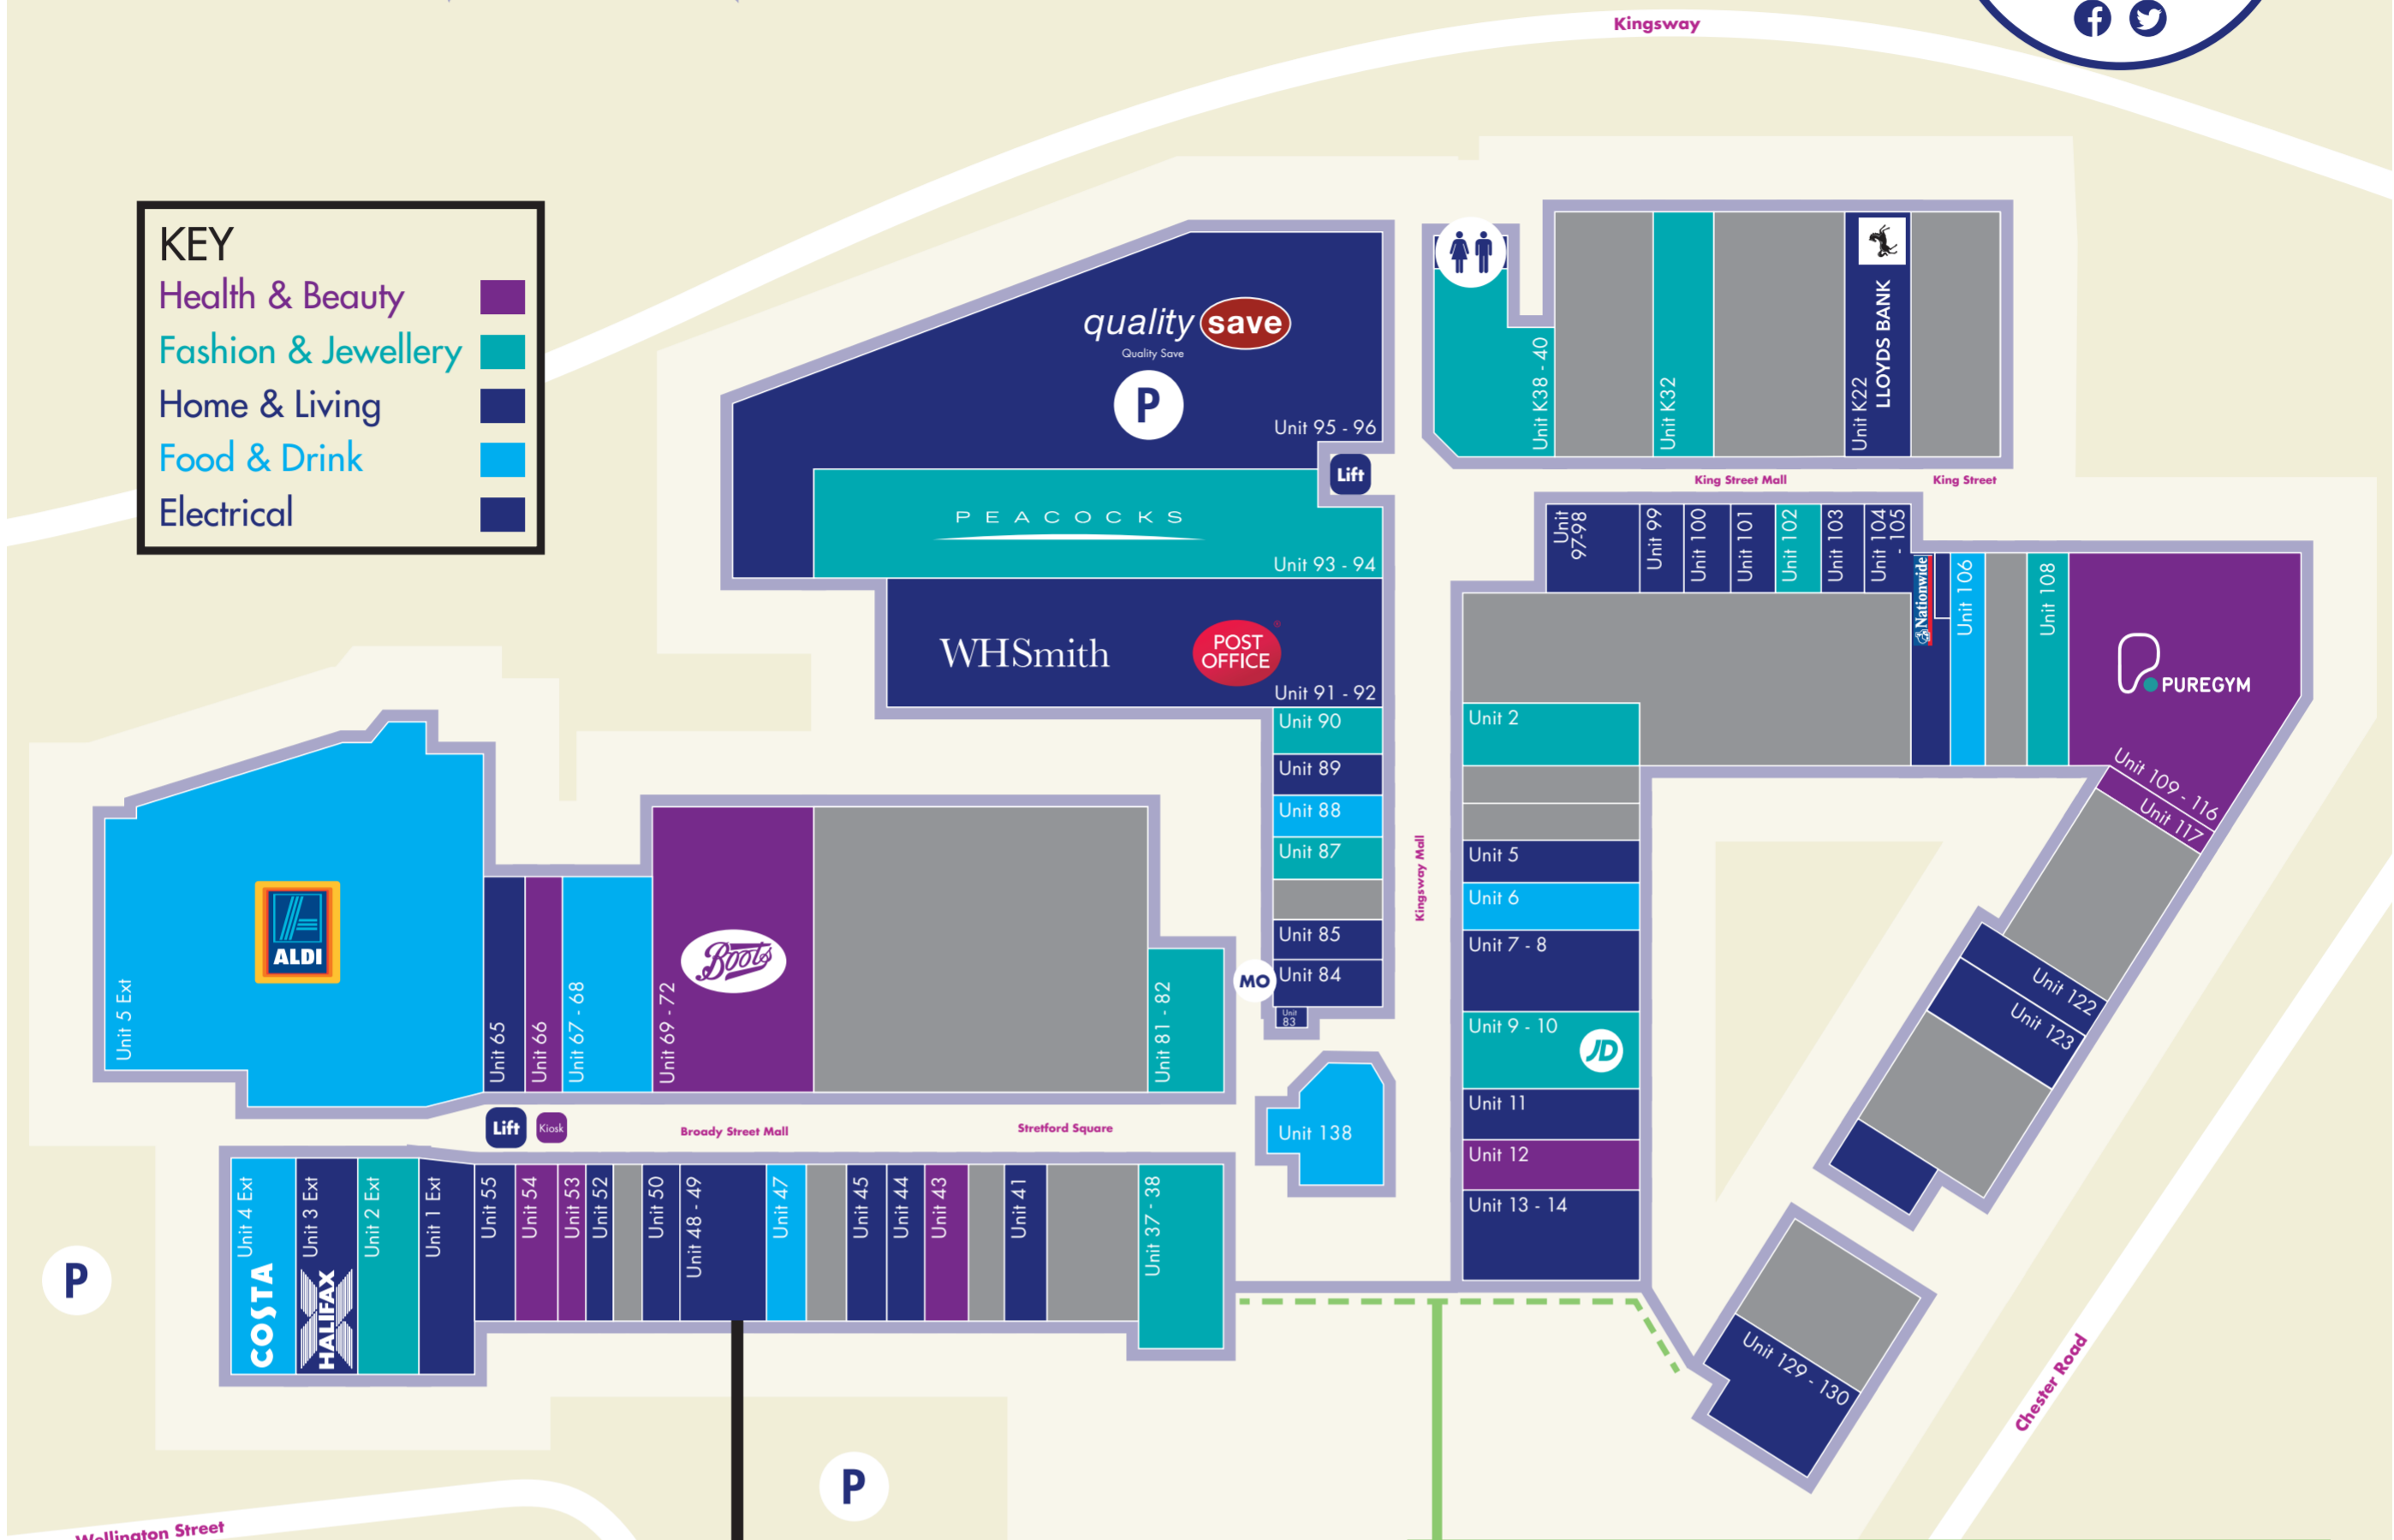

New Chester Road Main Entrance - Dec 2018
 O'Brien's Pub will remain open

Re-development Feb 2018 - Dec 2018

ALPHABETICAL LISTING OF STORES

3 Store	Unit 50	Broady St Mall	Greenhalghs	Unit 88	Kingsway Mall	Peacocks	Unit 93-94	Kingsway Mall
AAA Mobiles	Unit 55	Broady St Mall	Greggs	Unit 6	Kingsway Mall	Pep & Co	Unit K38-40	King St Mall
Aldi	Unit 5 Ext	Broady St Mall	Hair & Beauty Academy	Unit 53	Broady St Mall	Pound Bakery	Unit 47	Broady St Mall
Barnardos	Unit 108	King St External	Half Price Outlet	Unit 65	Broady St Mall	Poundland	Unit 13-14	Kingsway Mall
Bon Marche	Unit 37-38	Broady St Mall	Halifax	Unit 3 Ext	Broady St Mall	Poundworld	Unit 1 Ext	Broady St Mall
Boots	Unit 69-72	Broady St Mall	Harvey Thompson	Unit 44	Broady St Mall	Pure Gym	Unit 109-116	King St External
Bright House	Unit 7-8	Kingsway Mall	Heron	Unit 67-68	Broady St Mall	Quality Save	Unit 95-96	Kingsway Mall
British Heart Foundation	Unit K32	King St Mall	Holland & Barrett	Unit 66	Broady St Mall	Reel Around The Fountain Records	Unit Upp 41-42	Broady St Mall
Card Factory	Unit 97-98	King St Mall	Hollywood Nails	Unit Upp 49	Broady St Mall	Ruby's Hair & Beauty	Unit Upp 44	Broady St Mall
Carphone Warehouse	Unit 84	Kingsway Mall	Homefair Blinds	Unit 99	King St Mall	Select	Unit 2	Kingsway Mall
Clarks	Unit 102	King St Mall	JD Sports	Unit 9-10	Kingsway Mall	Shaws Amusements	Unit 103	King St Mall
Classy Nails	Unit 43	Broady St Mall	Job Centre	Unit 129-130	Chester Road Mall External	Shozone	Unit 2 Ext	Broady St Mall
Conference Room	Unit Upp 46	Broady St Mall	Kingfisher	Unit 106	King St External	Shopmobility	Unit 54	Broady St Mall
Costa	Unit 4 Ext	Broady St Mall	Ladbrokes	Unit 123	Chester Road Mall External	Sofi	Unit 90	Kingsway Mall
Crawshaws	Unit 45	Broady St Mall	Lloyds	Unit K22	King St Mall	Special Eyes	Unit 51	Broady St Mall
D.C.M.	Unit 48-49	Broady St Mall	Love Coffee	Unit 138	Centre Square	Specsavers	Unit 12	Kingsway Mall
Dental Surgery	Unit Upp 43	Broady St Mall	Manchester Growth Company	Unit Upp 47-48	Broady St Mall	Sports Fuel Nutrition	Kiosk	Broady St Mall
EE	Unit 89	Kingsway Mall	Max Spielmann	Unit 85	Kingsway Mall	Trafford Carers	Unit 5	Kingsway Mall
Fleximinder	Unit 122	Chester Road Mall External	Michael Carroll	Unit 41	Broady St Mall	Trafford Housing	Unit Upp 66	Broady St Mall
Fragrance Shop	Unit 83	Centre Square	Nationwide	Unit 104-105	King St Mall	Utopia	Unit 81-82	Broady St Mall
Future Cuts	Unit 117	Chester Road Mall External	Newsrack	Unit 101	King St Mall	VIP	Unit 87	Kingsway Mall
Gola Gifts	Unit 100	King St Mall	O2	Unit 52	Broady St Mall	WH Smith & PO	Unit 91-92	Kingsway Mall
Grainger Games	Unit 11	Kingsway Mall	O'Brien's	Unit 22-23	Chester Road Mall			